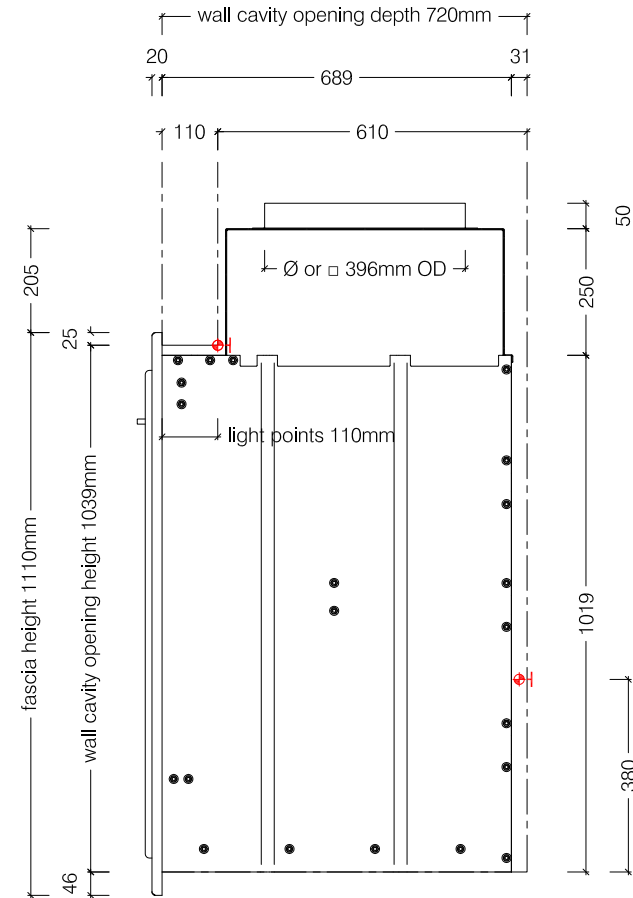

Top View

Electrical supply by specialist to top of unit for light fittings and back of unit for rotisserie motor.

Front View

Side View

1700 Built In Spit Braai Body - Wood Only