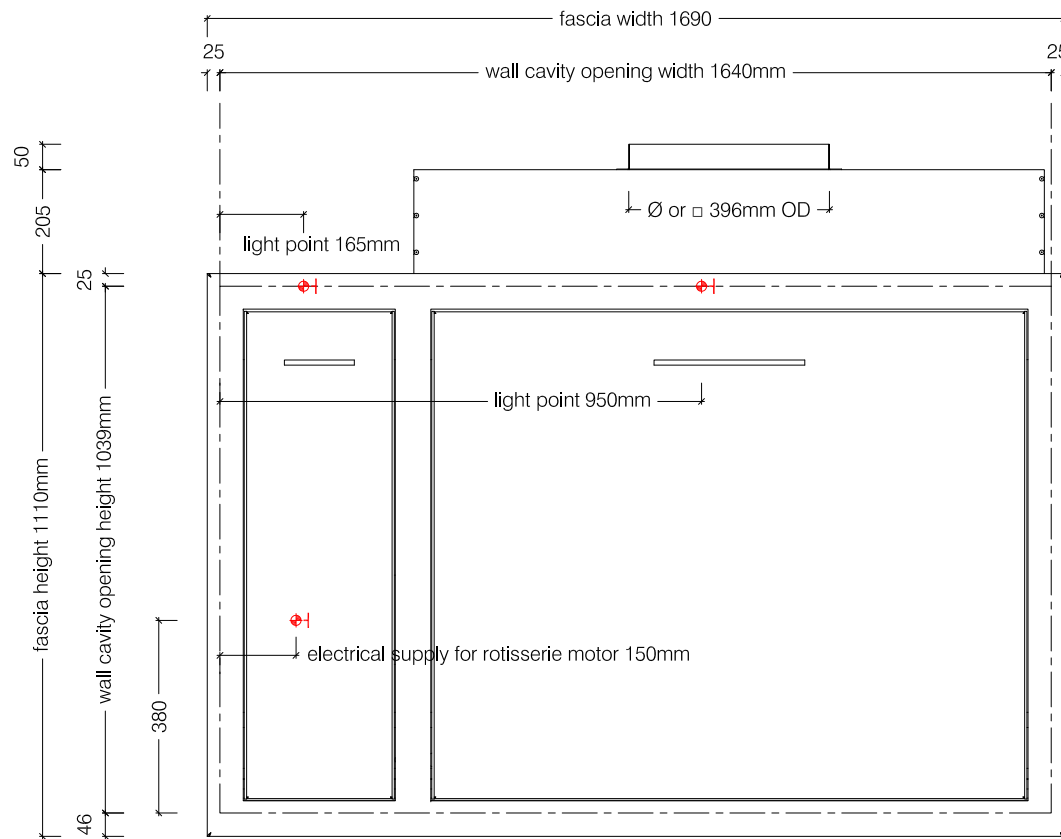

Top View

Electrical supply by specialist to top of unit for light fittings and back of unit for rotisserie motor.

Front View

Side View

1700 Built In Spit Braai Body - Wood Only