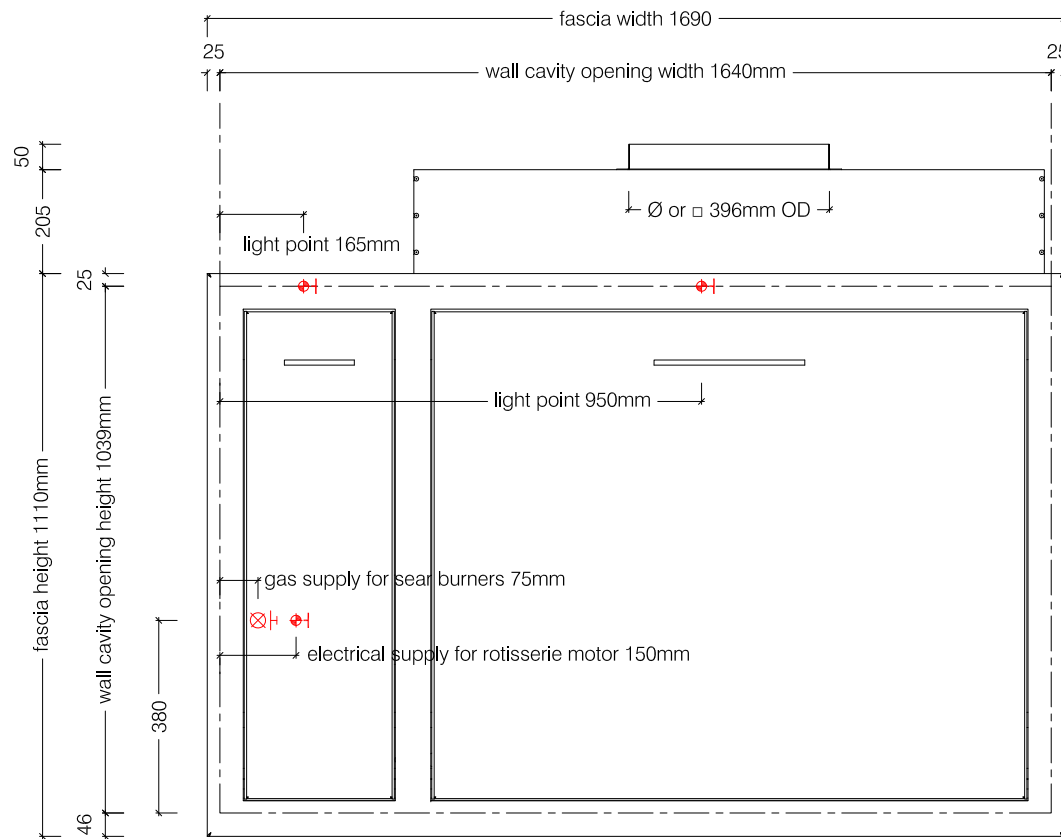

Top View

 Electrical supply by specialist to top of unit for light fittings and back of unit for rotisserie motor.

 Gas supply by specialist for sear burners

Front View

Side View

1700 Built In Spit Braai Body - Coal & Sear Burners