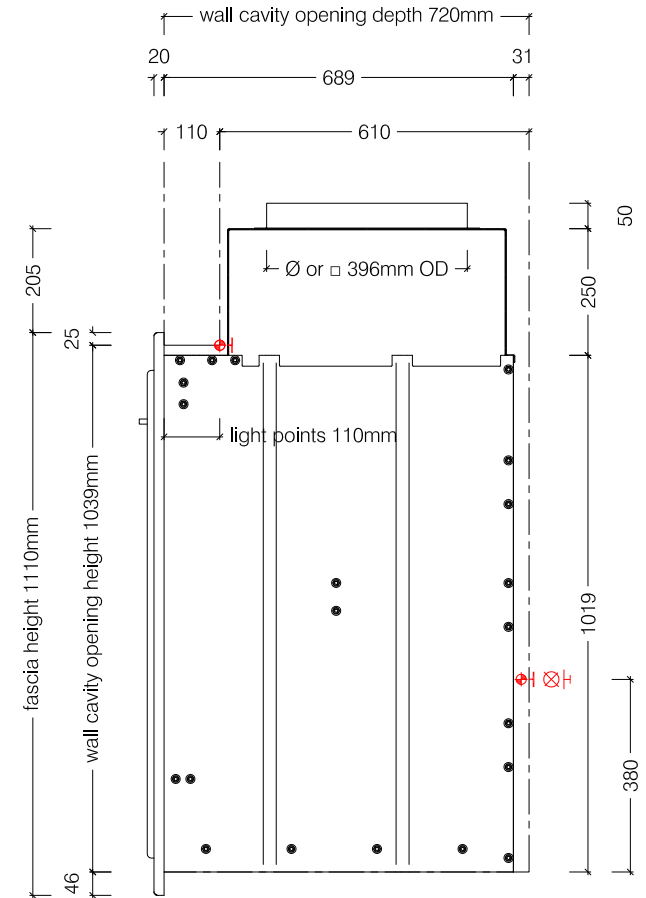

Top View

 Electrical supply by specialist to top of unit for light fittings and back of unit for rotisserie motor.

 Gas supply by specialist for sear burners

Front View

Side View

1700 Built In Spit Braai Body - Coal & Sear Burners