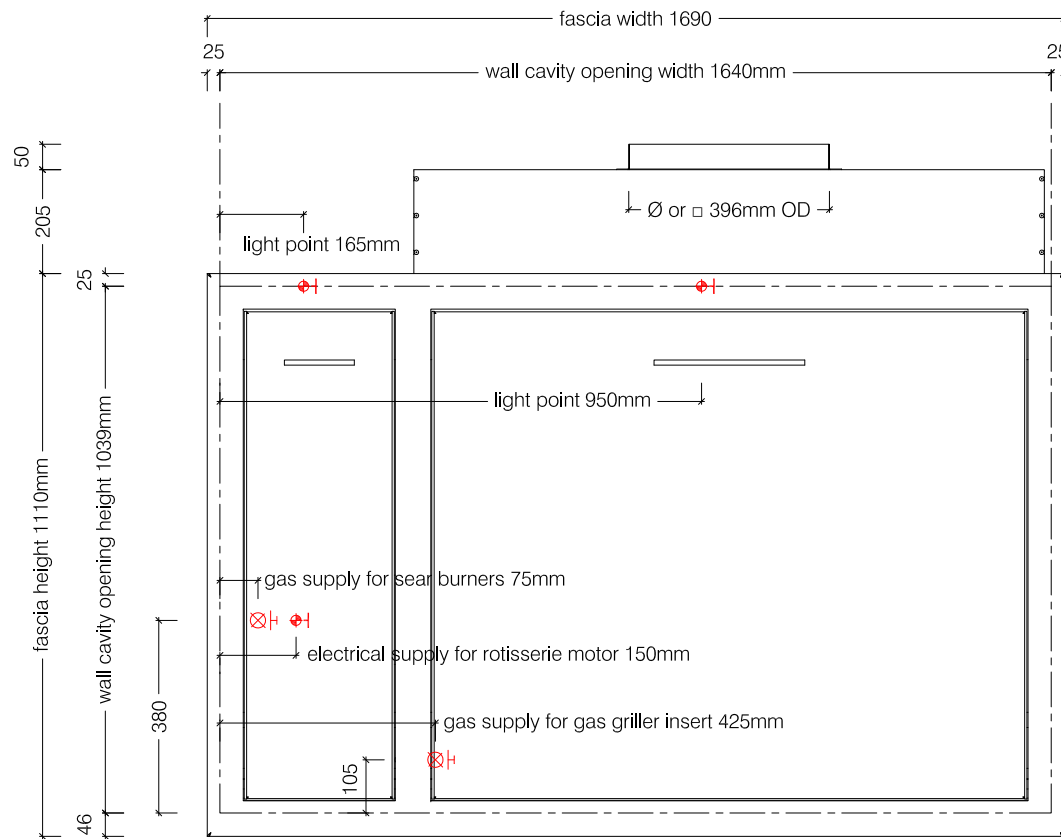

Top View

 Electrical supply by specialist to top of unit for light fittings and back of unit for rotisserie motor.

 Gas supply by specialist for gas griller insert & sear burners

Front View

Side View

## 1700 Built In Spit Braai Body - All Gas