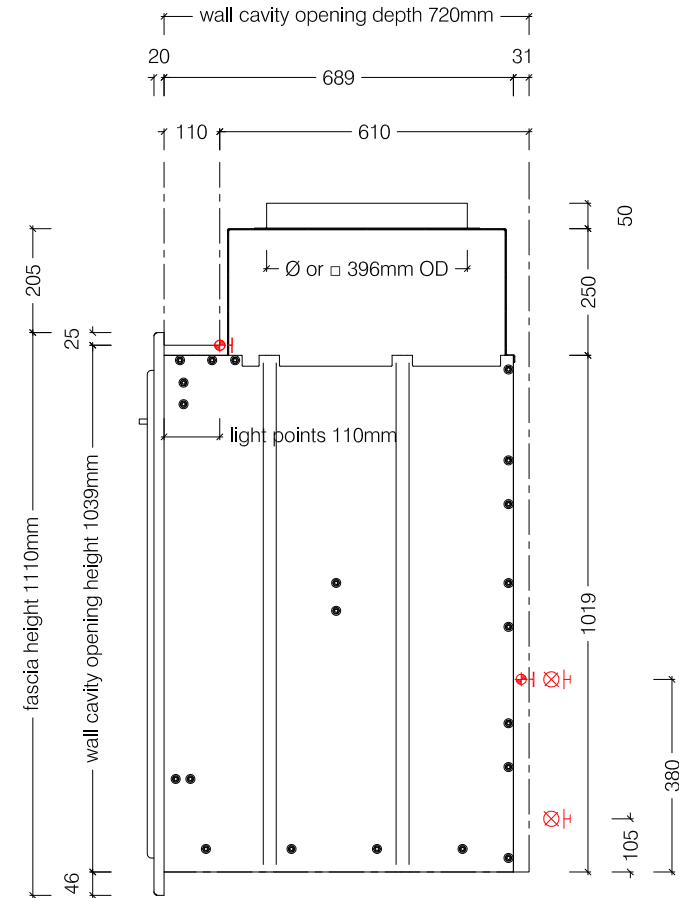

Top View

 Electrical supply by specialist to top of unit for light fittings and back of unit for rotisserie motor.

 Gas supply by specialist for gas griller insert & sear burners

Front View

Side View

## 1700 Built In Spit Braai Body - All Gas