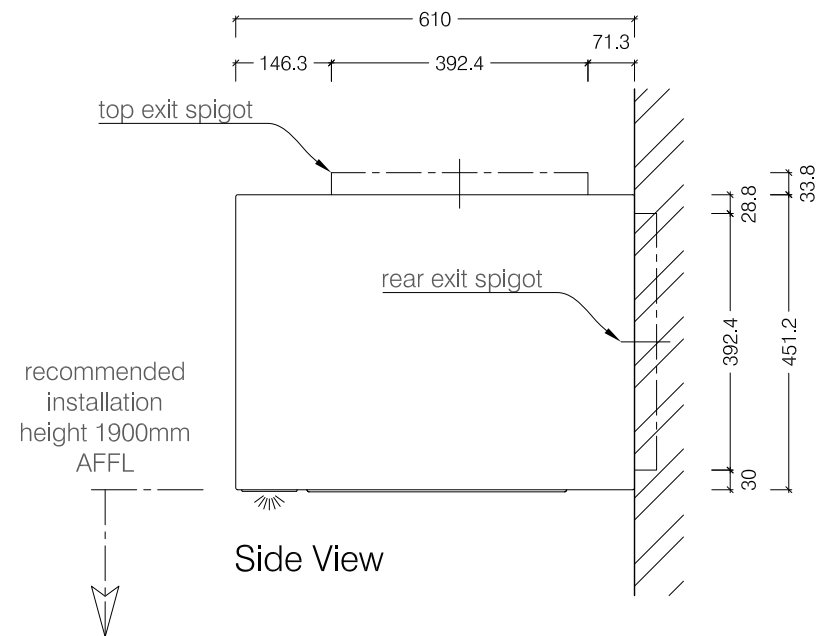

Top View

This product is available in an option of either a rear exit flue pipe or a top exit flue pipe.

Front View

Side View

800 Extractor Square