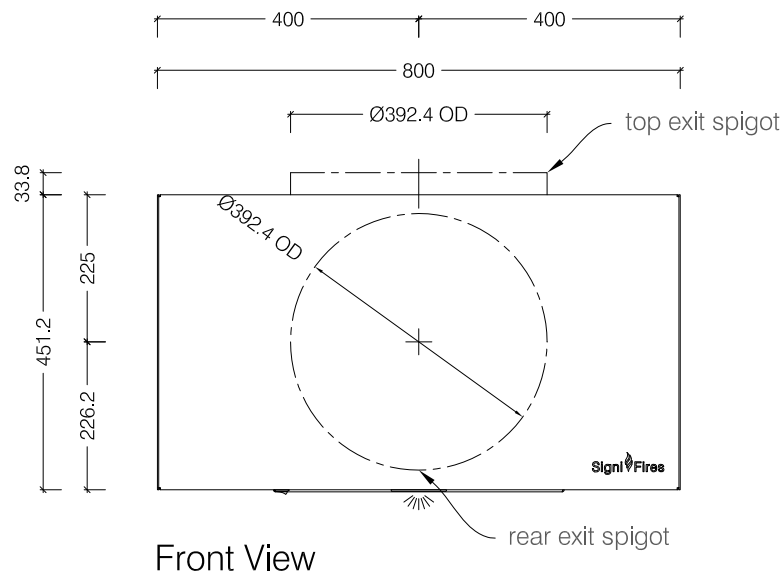

Top View

This product is available in an option of either a rear exit flue pipe or a top exit flue pipe.

Front View

Side View

800 Extractor Square