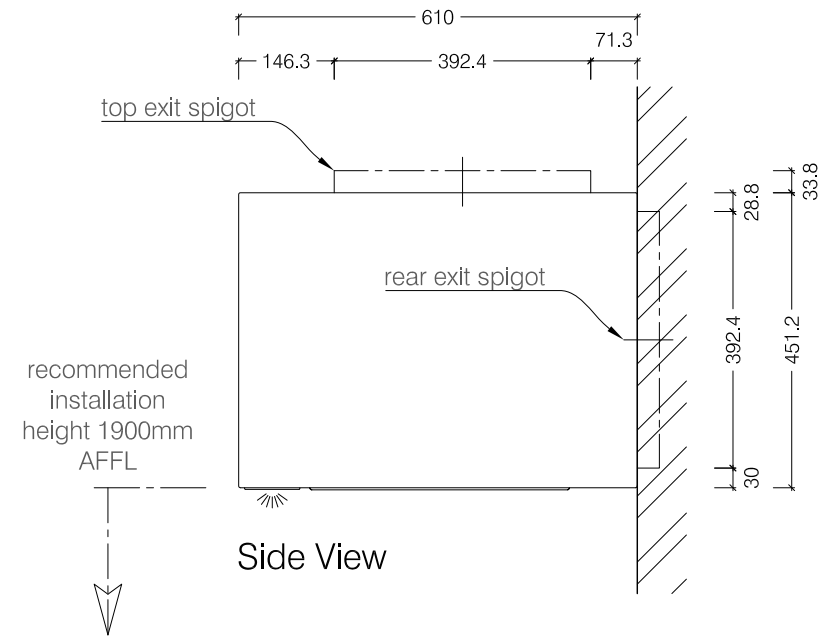

Top View

This product is available in an option of either a rear exit flue pipe or a top exit flue pipe.

Front View

Side View

## 1600 Extractor Square