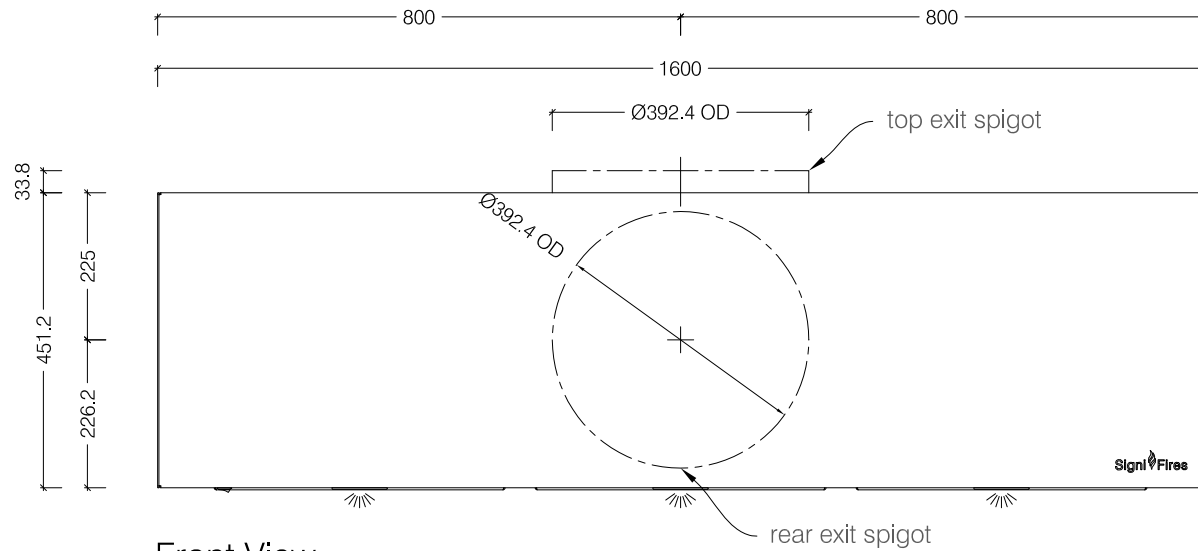

Top View

This product is available in an option of either a rear exit flue pipe or a top exit flue pipe.

Front View

Side View

## 1600 Extractor Square