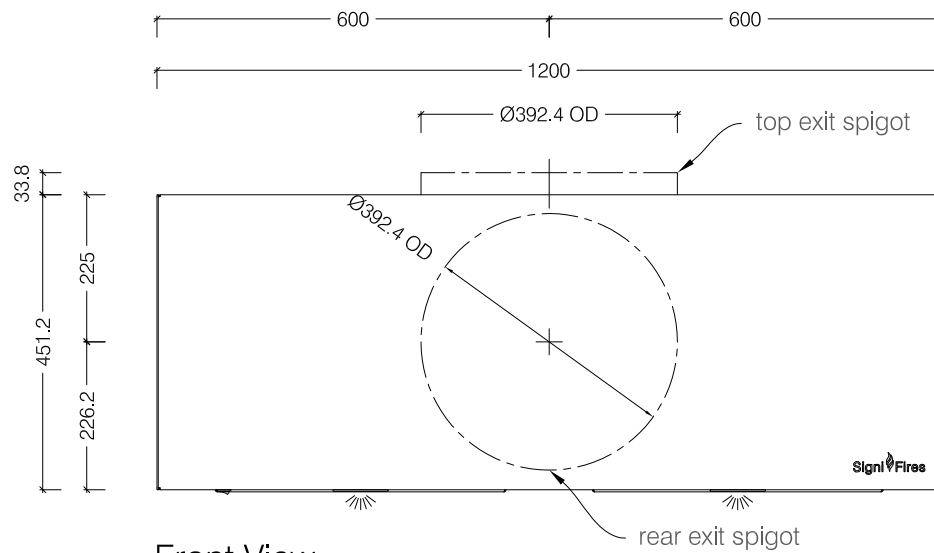

Top View

This product is available in an option of either a rear exit flue pipe or a top exit flue pipe.

Front View

Side View

## 1200 Extractor Square