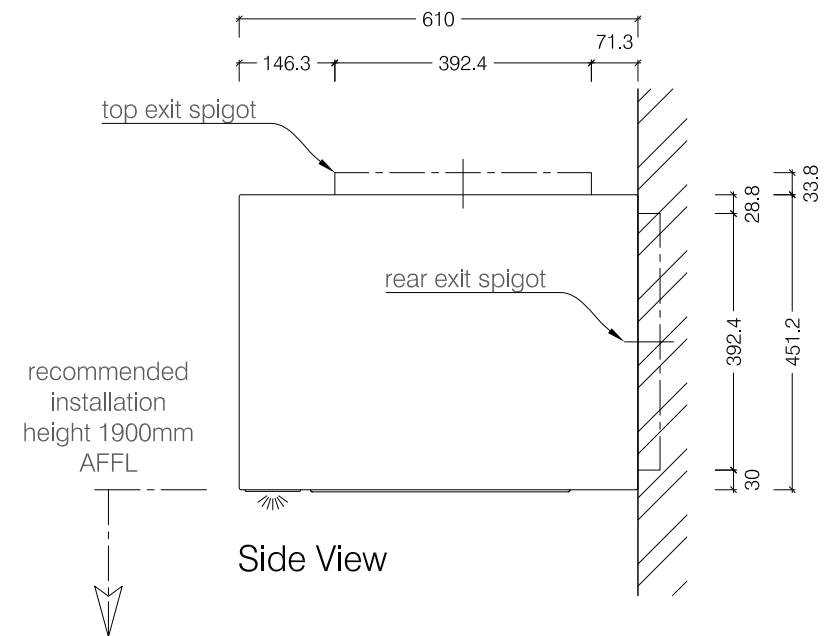

Top View

This product is available in an option of either a rear exit flue pipe or a top exit flue pipe.

Front View

Side View

## 1200 Extractor Square