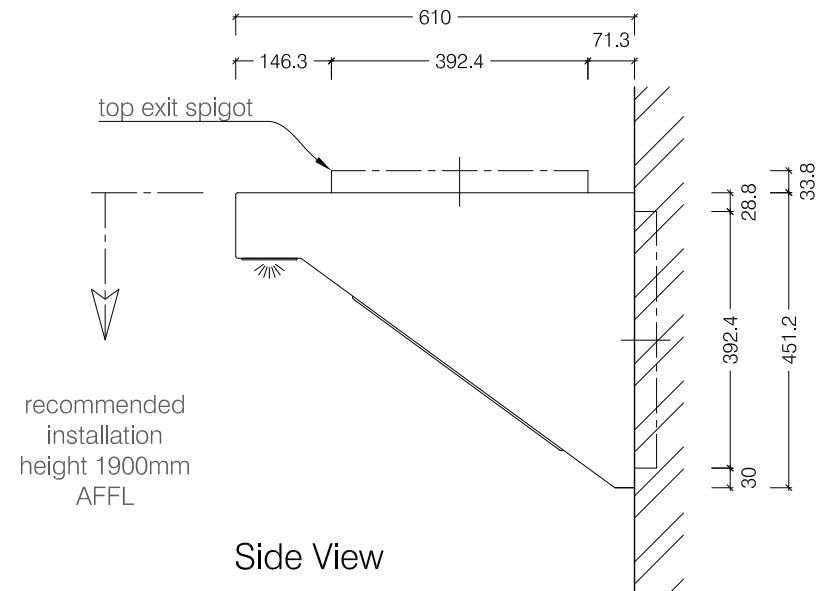

Top View

Front View

Side View

This product is available in an option of either a rear exit flue pipe or a top exit flue pipe.

800 Extractor Angled