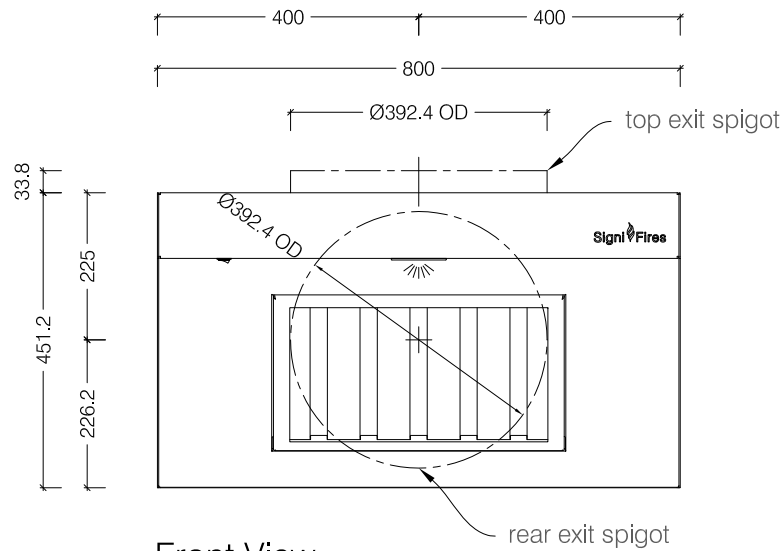

Top View

Front View

Side View

This product is available in an option of either a rear exit flue pipe or a top exit flue pipe.

800 Extractor Angled