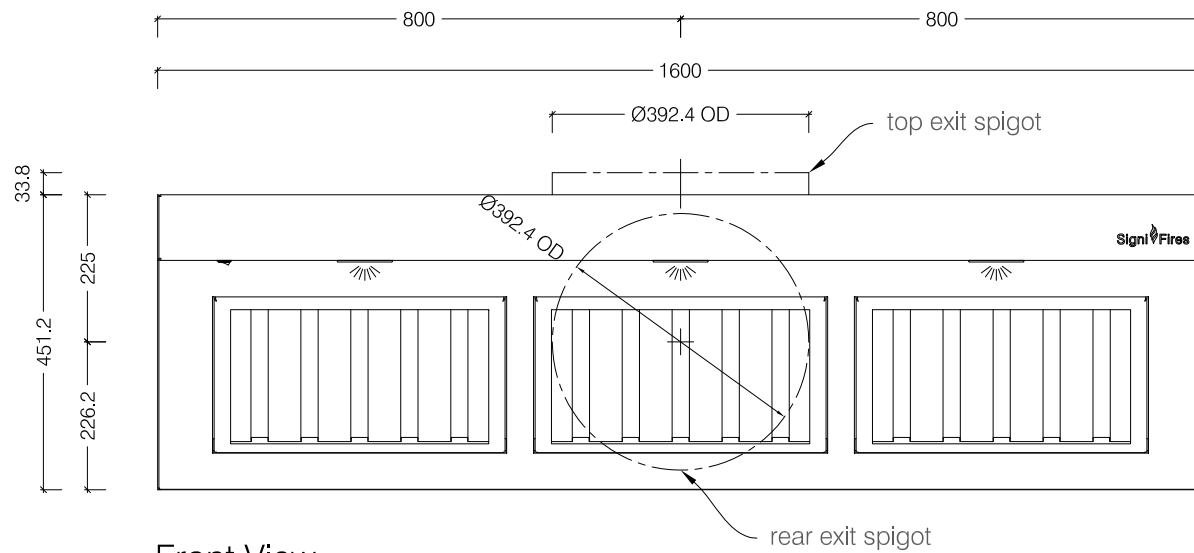

Top View

This product is available in an option of either a rear exit flue pipe or a top exit flue pipe.

Front View

Side View

1600 Extractor Angled