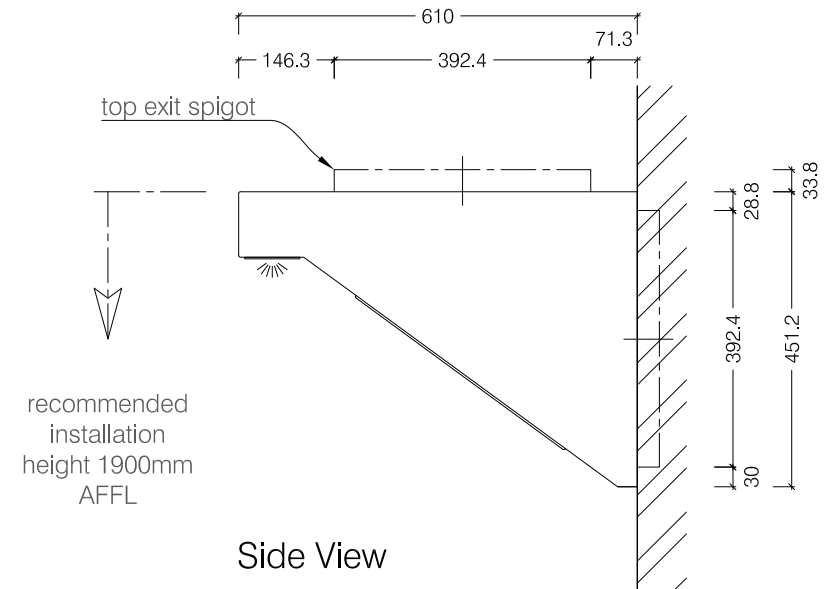

Top View

This product is available in an option of either a rear exit flue pipe or a top exit flue pipe.

Front View

Side View

1600 Extractor Angled