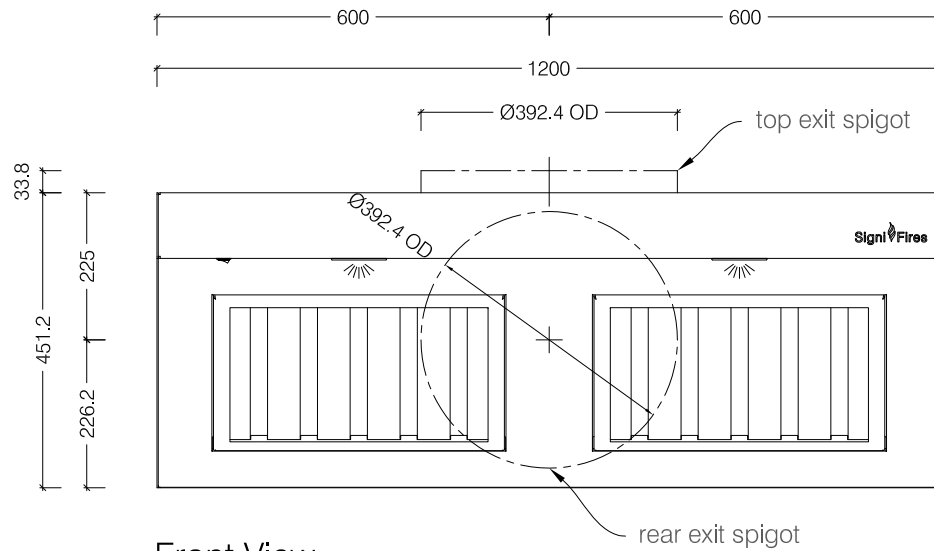

Top View

Front View

Side View

This product is available in an option of either a rear exit flue pipe or a top exit flue pipe.

1200 Extractor Angled