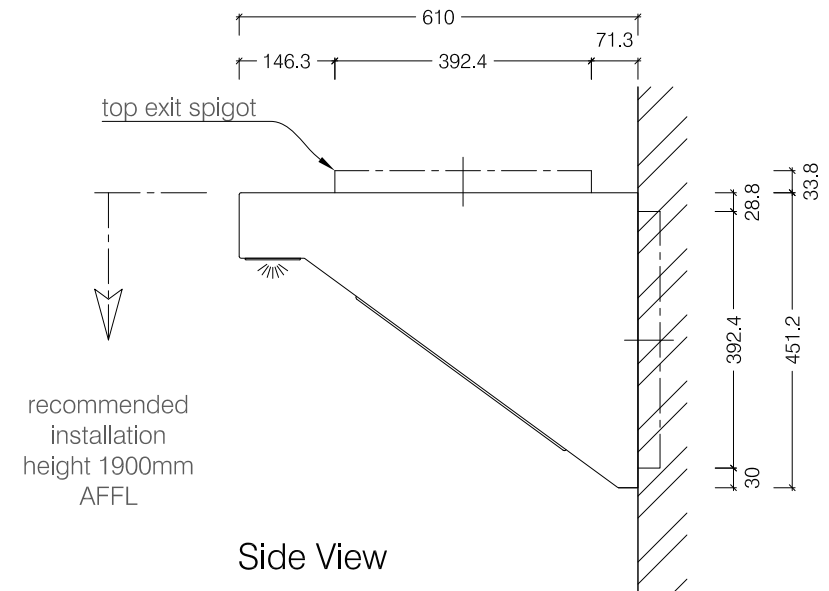

Top View

Front View

Side View

This product is available in an option of either a rear exit flue pipe or a top exit flue pipe.

1200 Extractor Angled