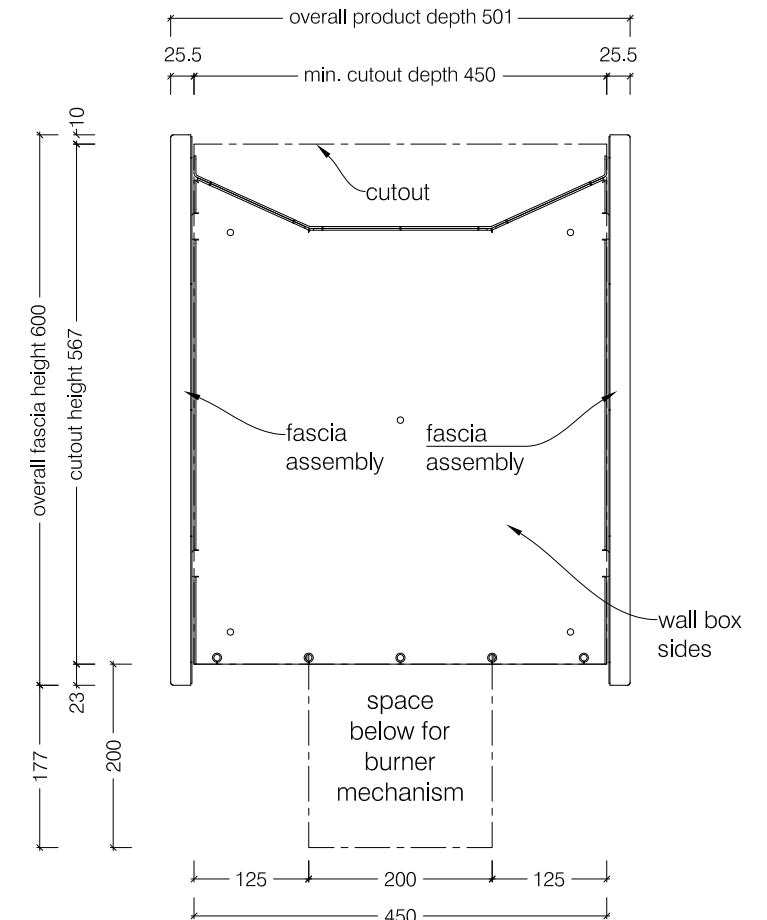

Top View

Front View

Side View

2000 Double Sided Firebox for 1750 Gas Heater