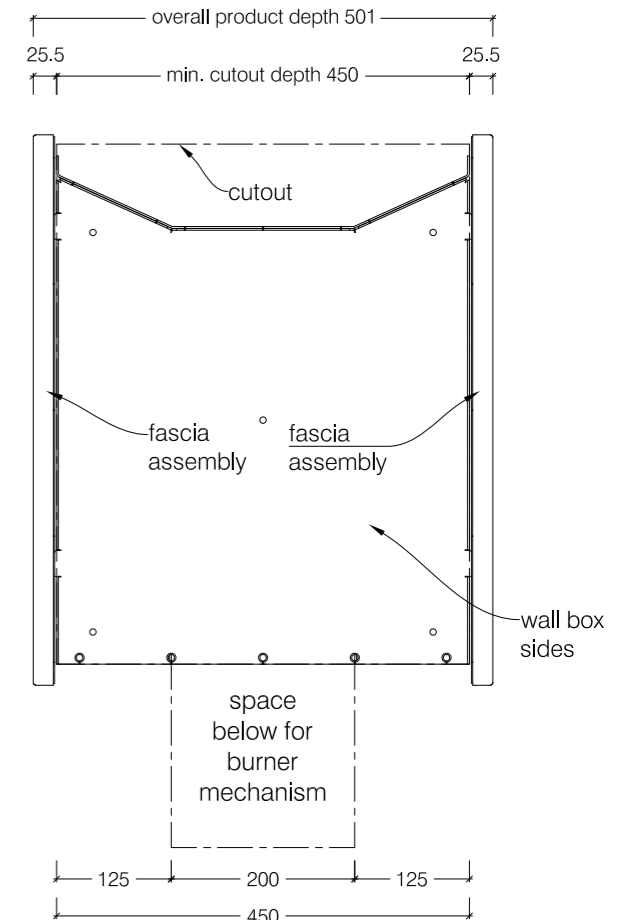

Top View

Front View

Side View

1650 Double Sided Firebox for 1400 Gas Heater