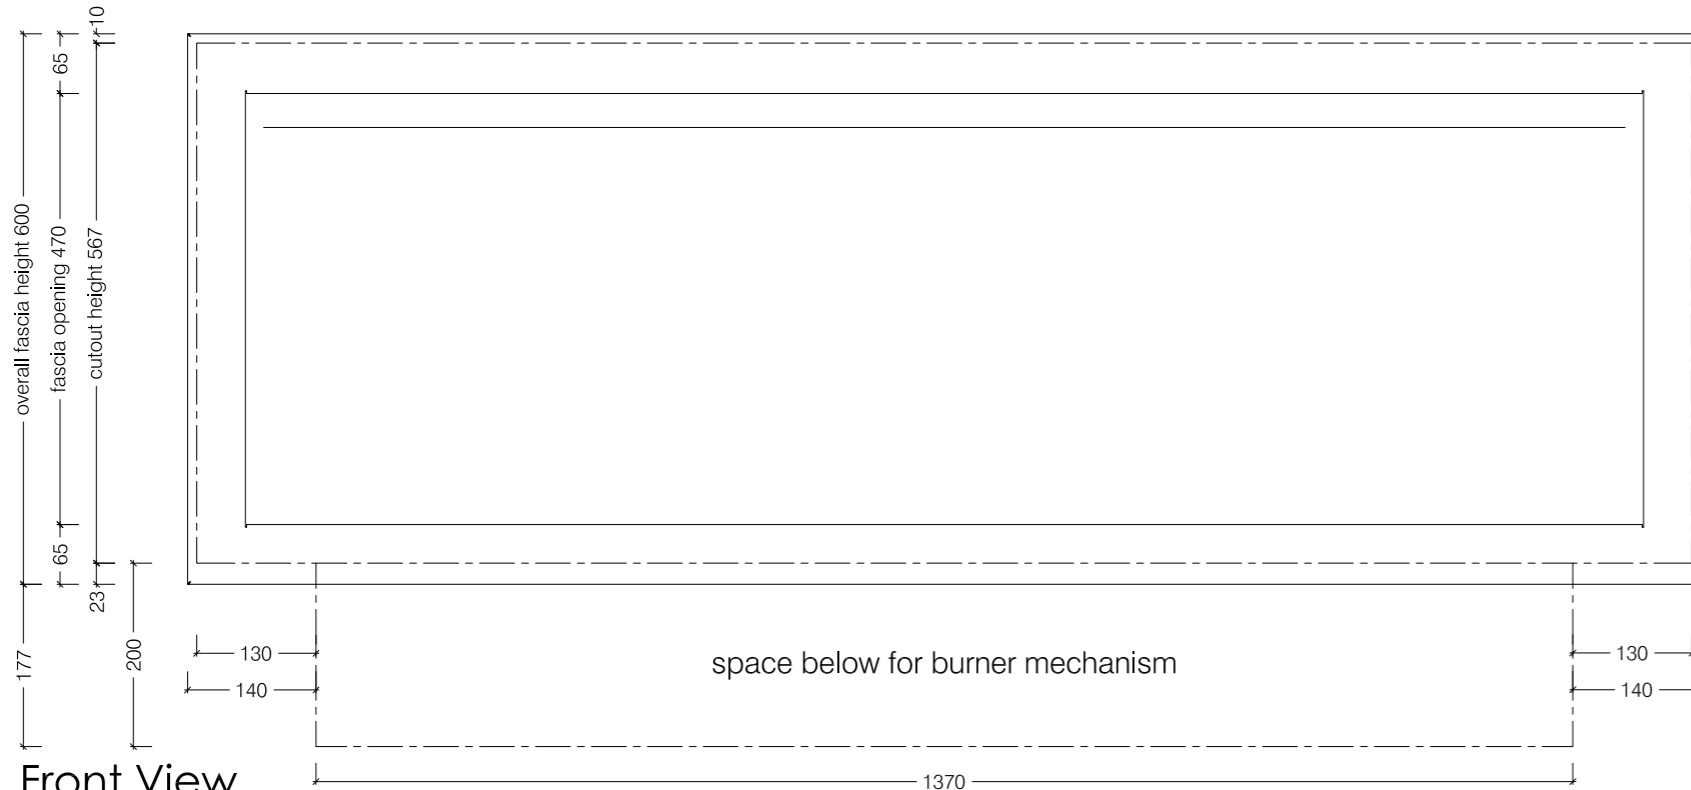

Top View

Front View

Side View

1650 Double Sided Firebox for 1400 Gas Heater