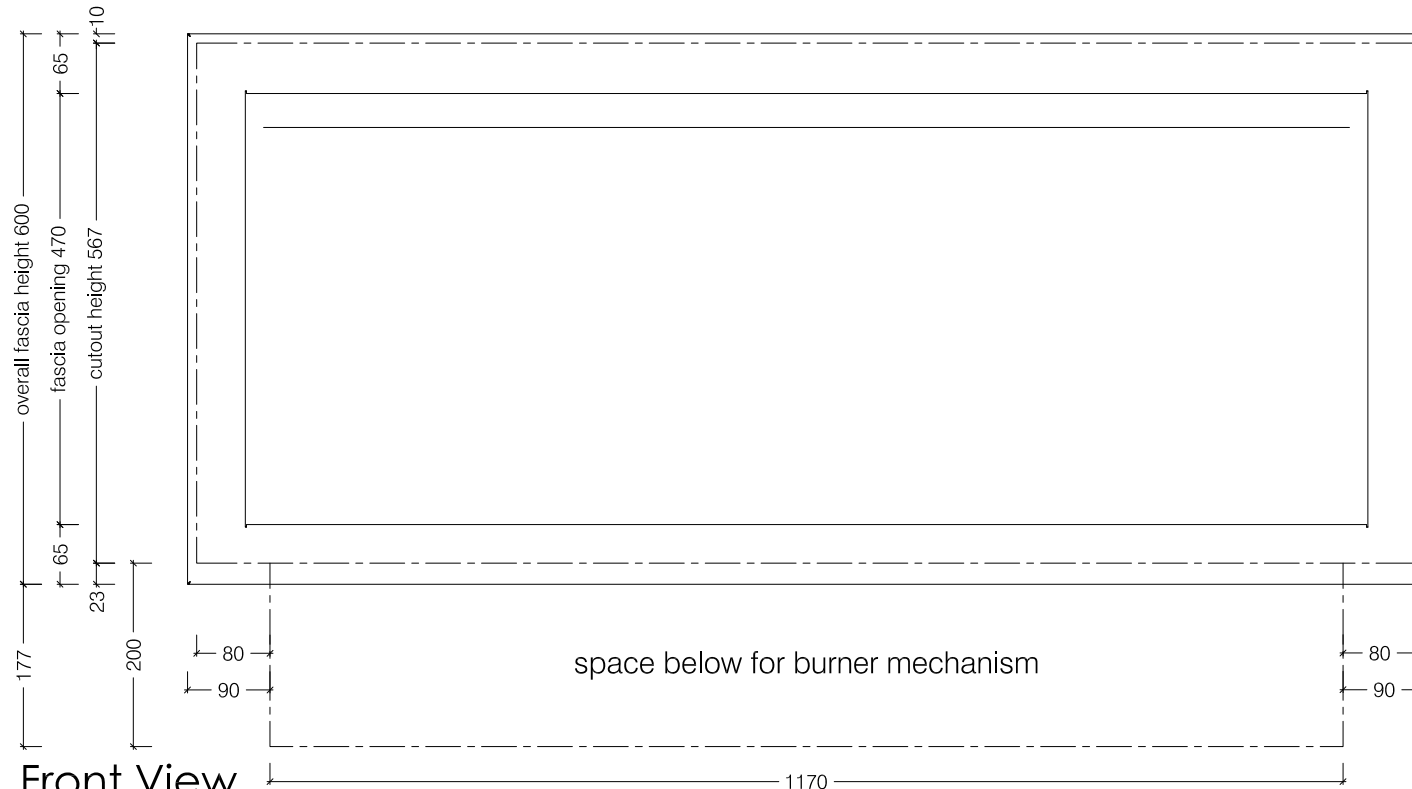

Top View

Front View

Side View

1350 Double Sided Firebox for 1200 Gas Heater