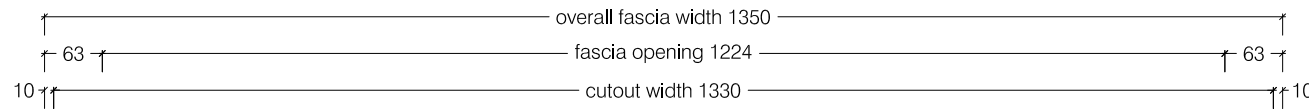

Top View

Front View

Side View

1350 Double Sided Firebox for 1200 Gas Heater