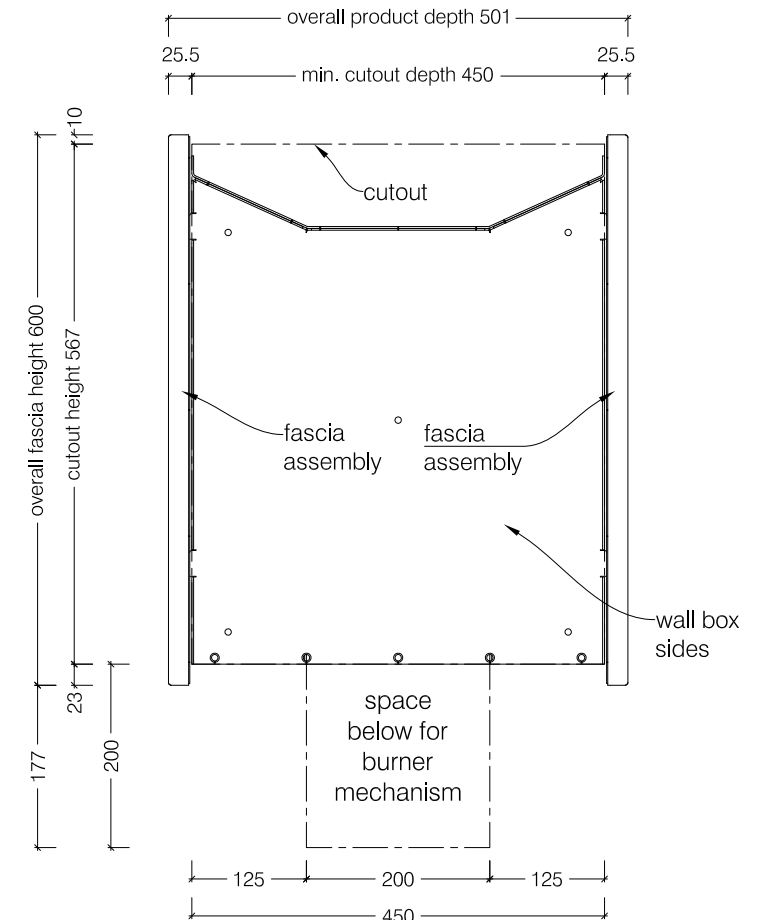

Top View

Front View

Side View

1350 Double Sided Firebox for 1200 Gas Heater