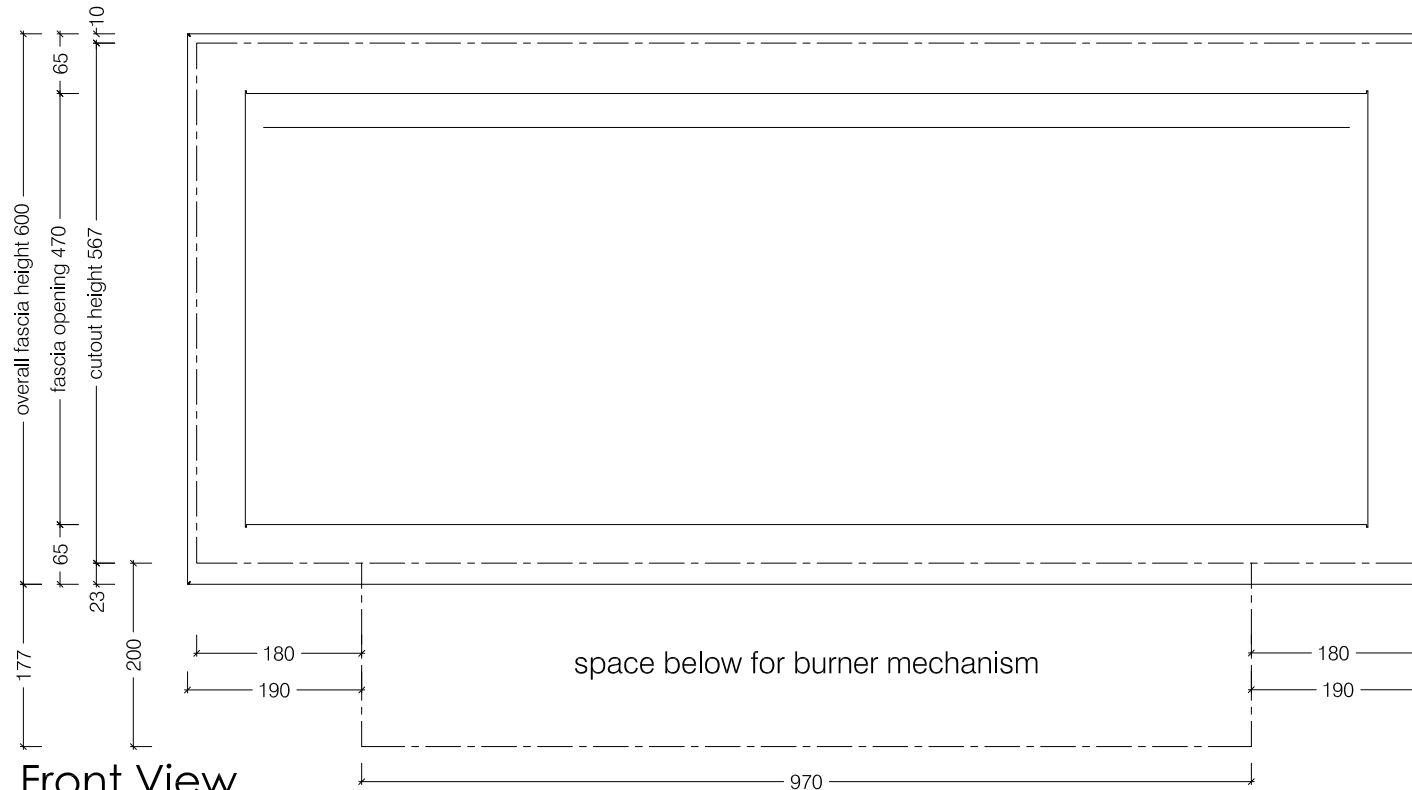

Top View

Front View

Side View

1350 Double Sided Firebox for 1000 Gas Heater