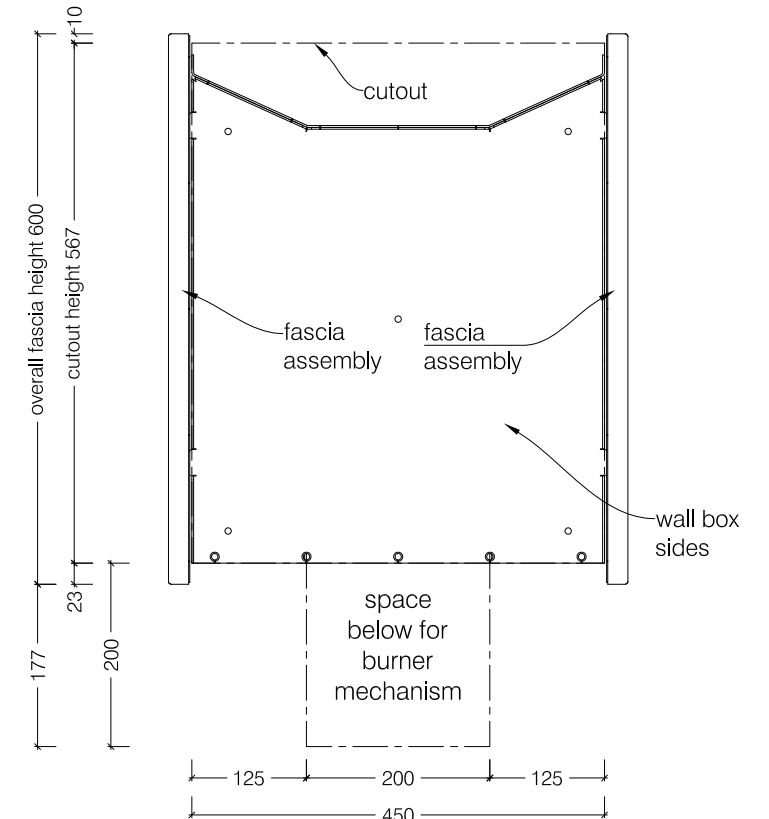

Top View

Front View

Side View

1350 Double Sided Firebox for 1000 Gas Heater