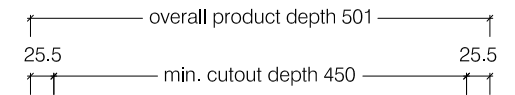

Top View

Front View

Side View

1350 Double Sided Firebox for 1000 Gas Heater