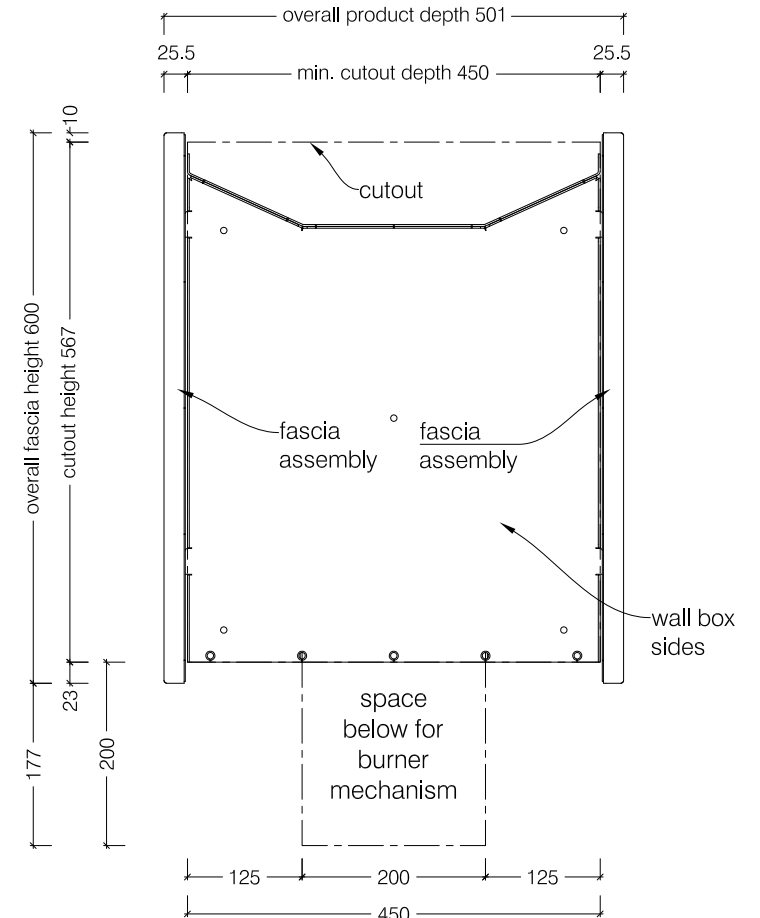

Top View

Front View

Side View

1100 Double Sided Firebox for 800 Gas Heater