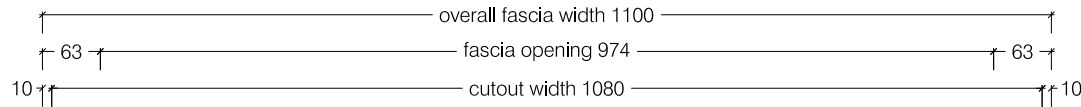

Top View

Front View

Side View

1100 Double Sided Firebox for 800 Gas Heater