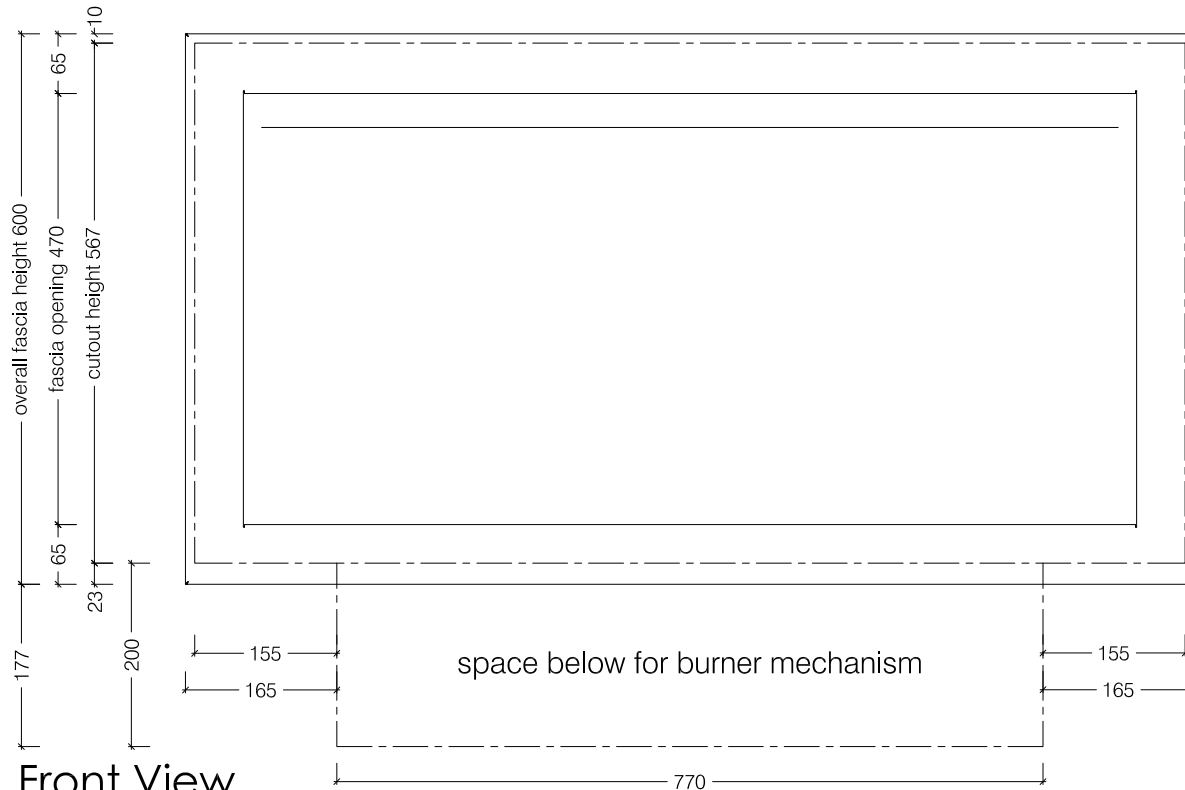

Top View

Front View

Side View

1100 Double Sided Firebox for 800 Gas Heater