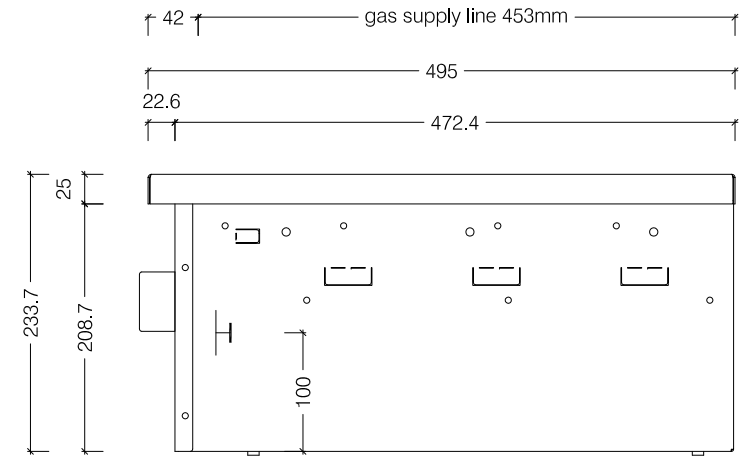

Top View

Front View

Gas supply line by specialist
to left hand side of unit

Side View

970 Gas Griller Insert