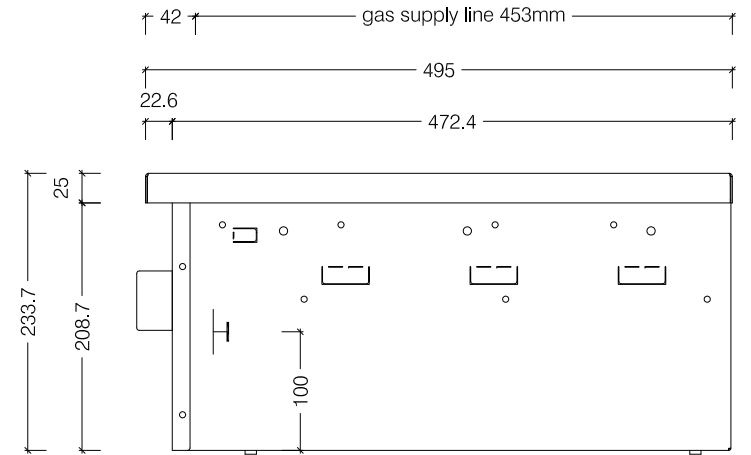

Top View

Front View

Gas supply line by specialist
to left hand side of unit

Side View

770 Gas Griller Insert