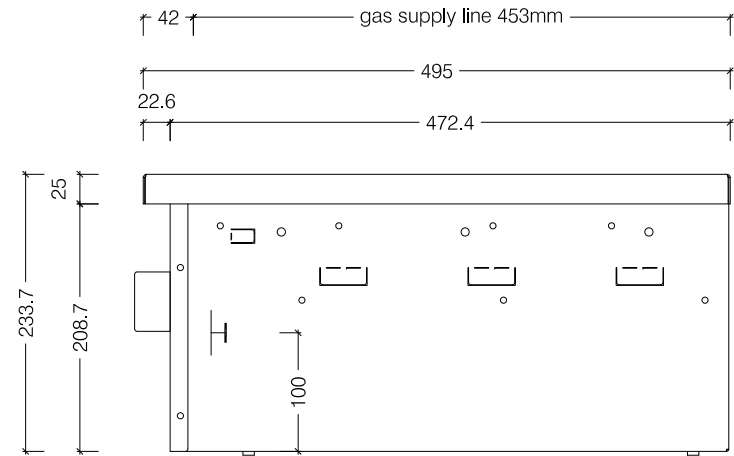

Top View

Front View

Gas supply line by specialist
to left hand side of unit

Side View

590 Gas Griller Insert