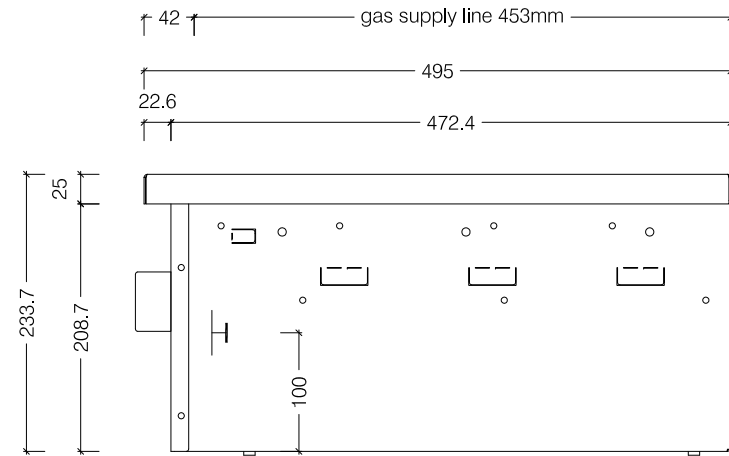

Top View

Gas supply line by specialist
to left hand side of unit

Front View

Side View

390 Gas Griller Insert