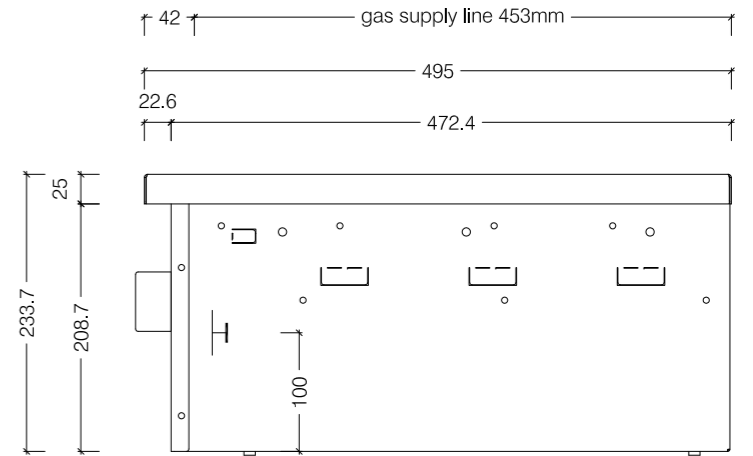

Top View

Gas supply line by specialist to left hand side of unit

Front View

Side View

1370 Gas Griller Insert