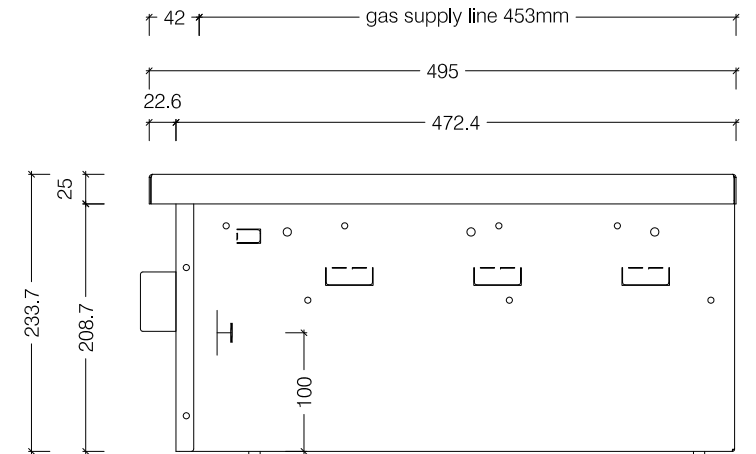

Top View

Gas supply line by specialist to left hand side of unit

Front View

Side View

## 1170 Gas Griller Insert