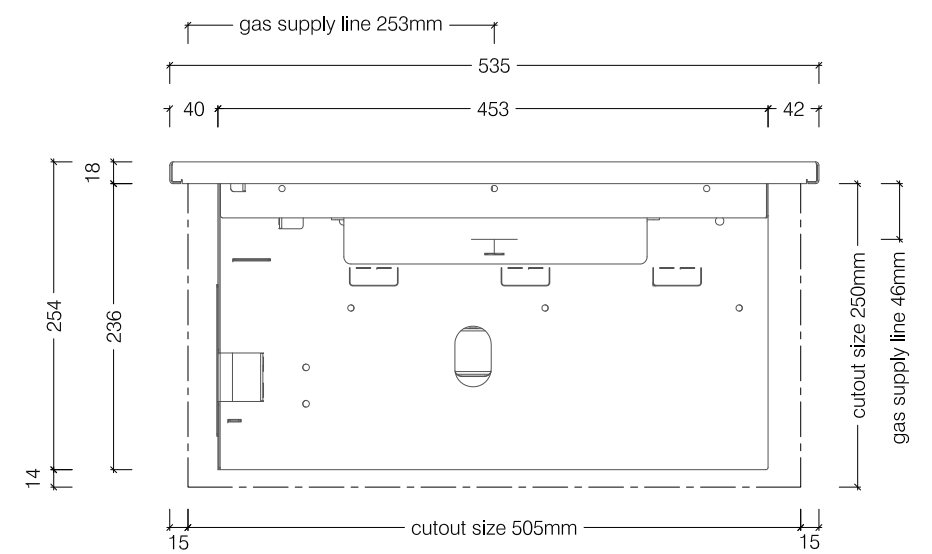

Top View

Gas supply line by specialist
to right hand side of unit

Front View

Side View

950 Drop In Gas Braai