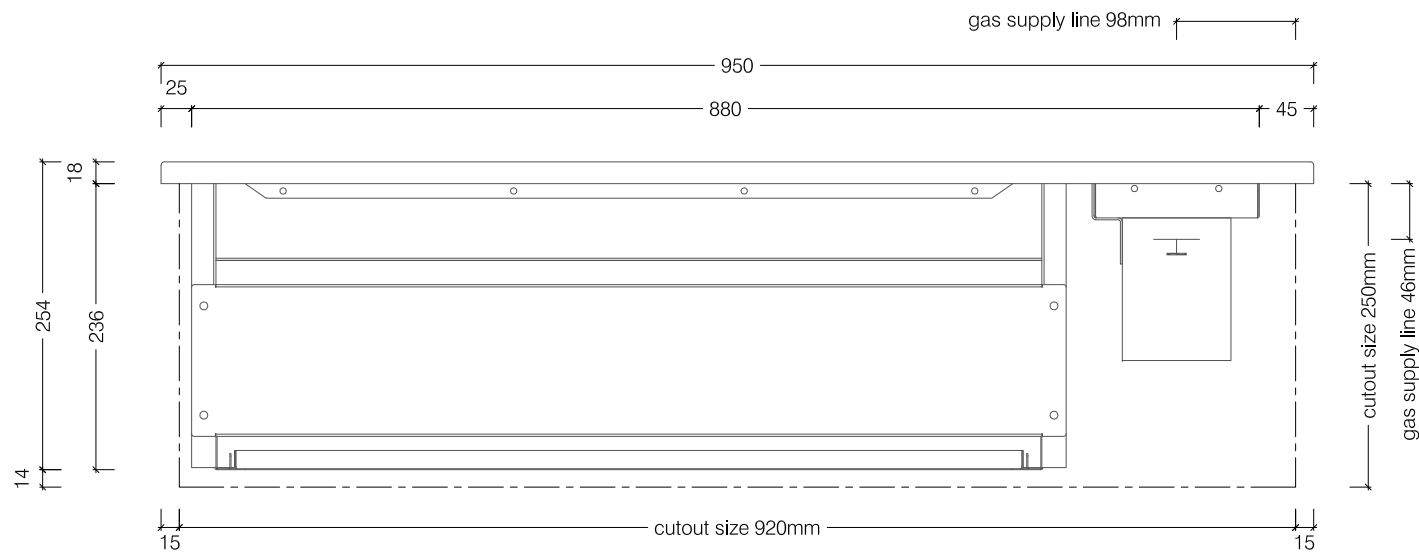

Top View

Gas supply line by specialist
to right hand side of unit

Front View

Side View

950 Drop In Gas Braai