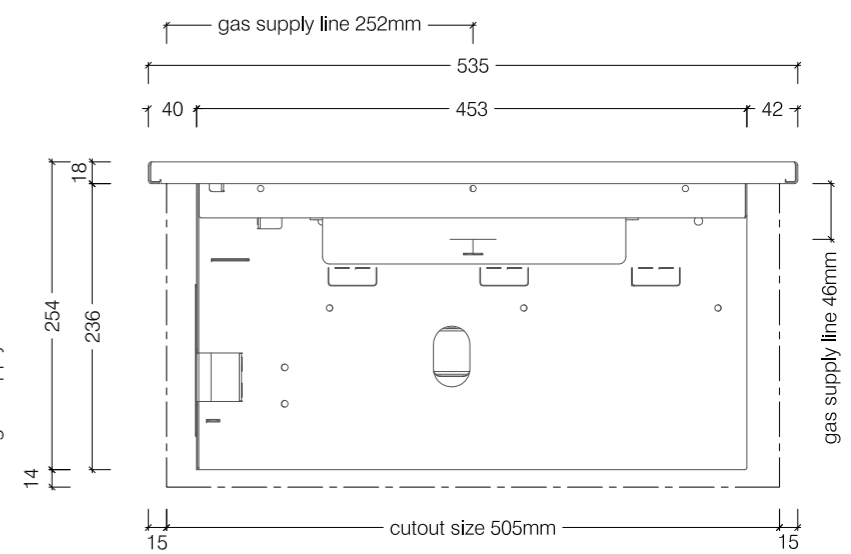

Top View

Gas supply line by specialist
to right hand side of unit

Front View

Side View

1350 Drop In Gas Braai