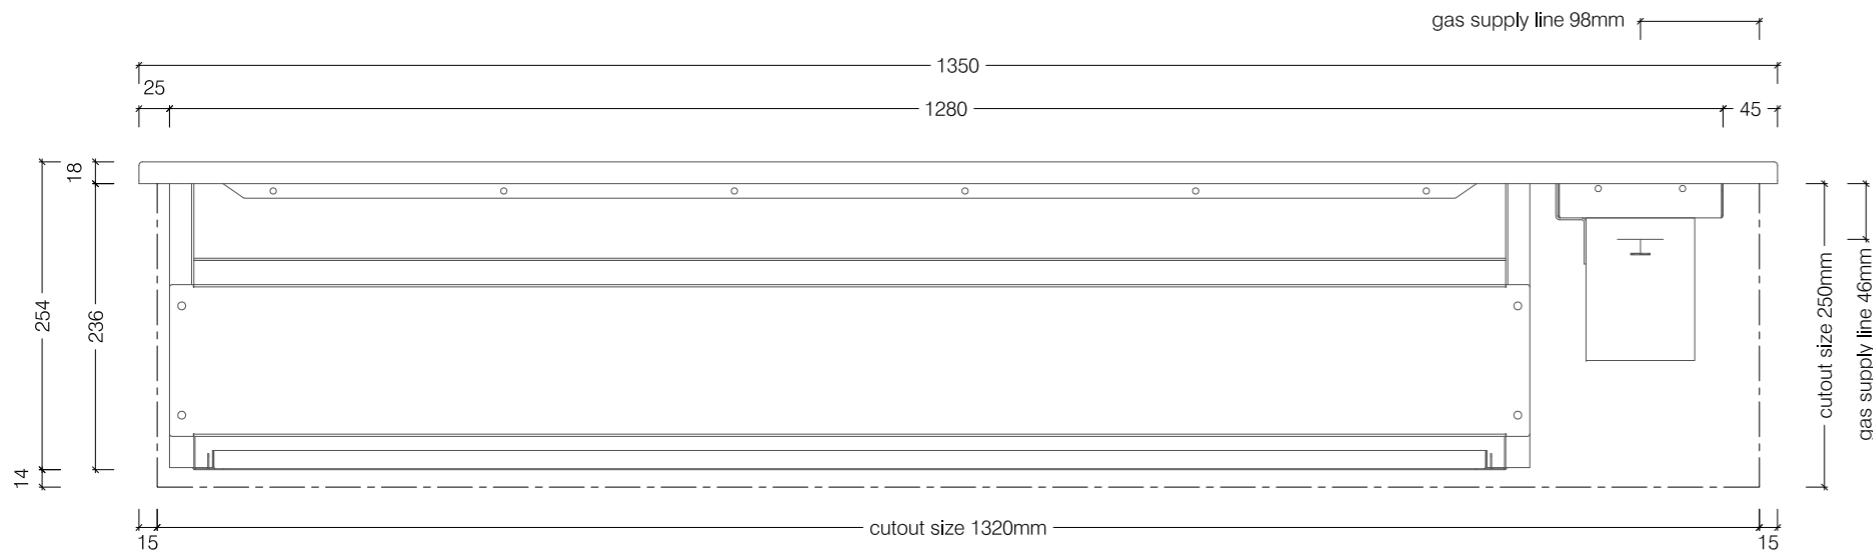

Top View

Gas supply line by specialist
to right hand side of unit

Front View

Side View

1350 Drop In Gas Braai