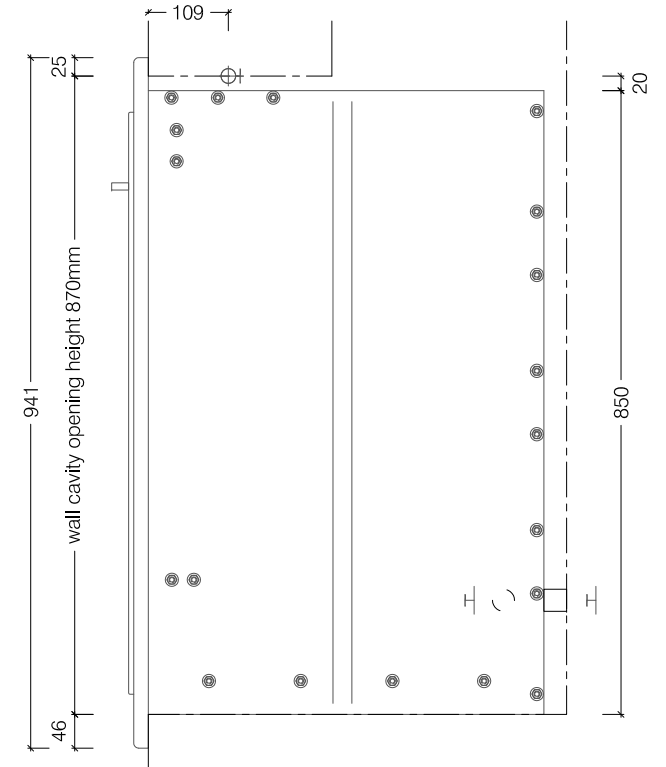

Top View

Front View

Side View

Minimum Chimney
Internal size
350 * 450 mm

1400 Built In Braai Body