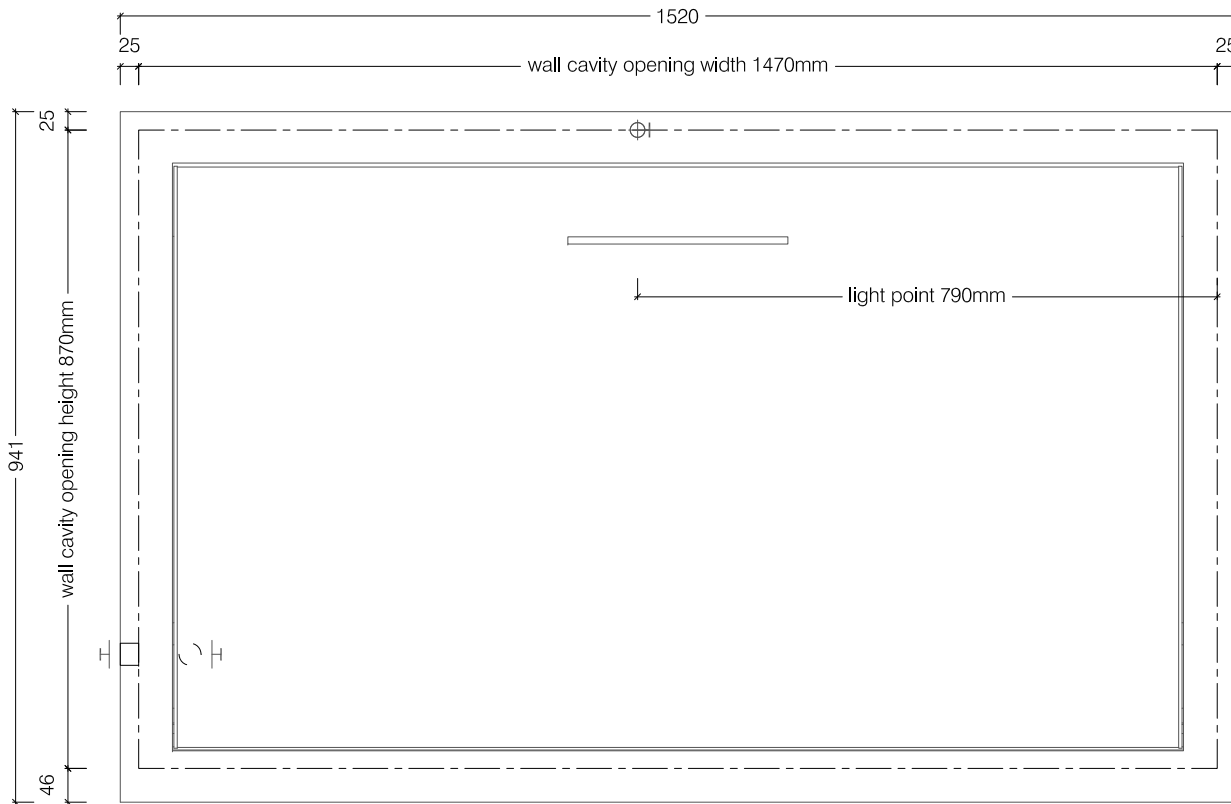

Top View

Front View

Side View

Minimum Chimney
Internal size
350 * 450 mm

1400 Built In Braai Body