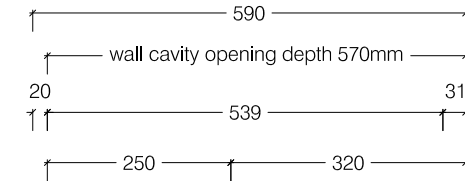

Top View

Front View

Side View

Minimum Chimney
Internal size
350 * 450 mm

1400 Built In Braai Body