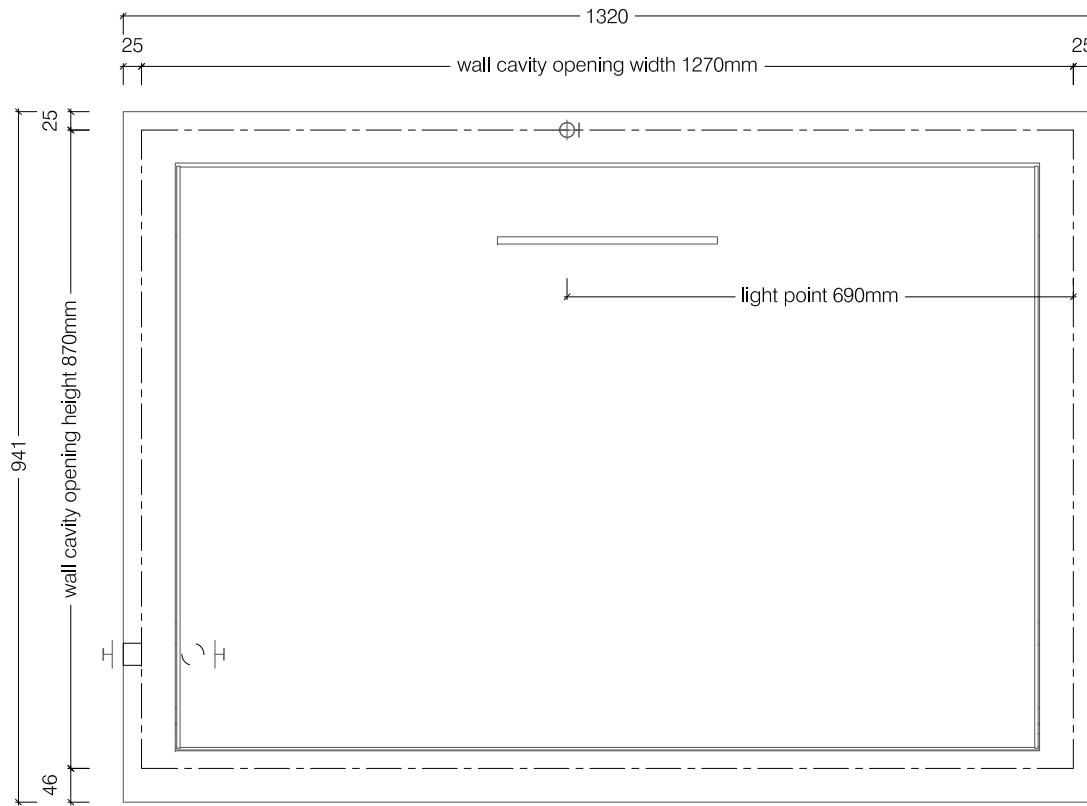

Top View

Front View

- Gas supply line by specialist to left hand side or back left hand side of unit
- Electrical supply by specialist to top of unit for light fitting

Side View

Minimum Chimney Internal size 350 * 450 mm

1200 Built In Braai Body