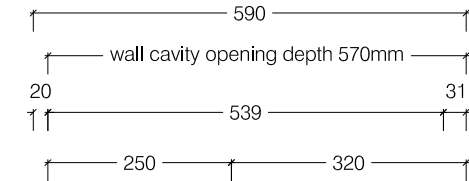

Top View

Front View

- Gas supply line by specialist to left hand side or back left hand side of unit
- Electrical supply by specialist to top of unit for light fitting

Side View

Minimum Chimney Internal size 350 * 450 mm

1200 Built In Braai Body