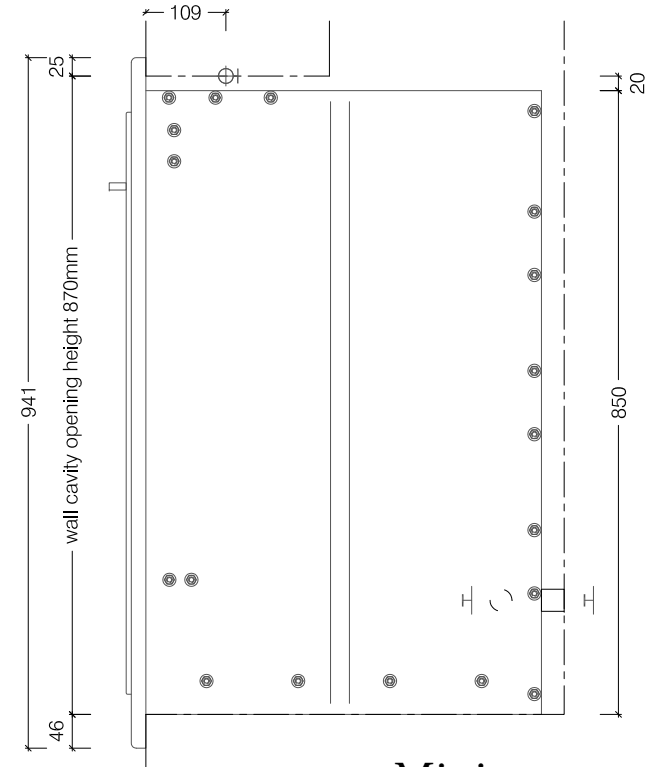

Top View

Front View

- Gas supply line by specialist to left hand side or back left hand side of unit
- Electrical supply by specialist to top of unit for light fitting

Side View

Minimum Chimney Internal size 350 * 450 mm

1200 Built In Braai Body